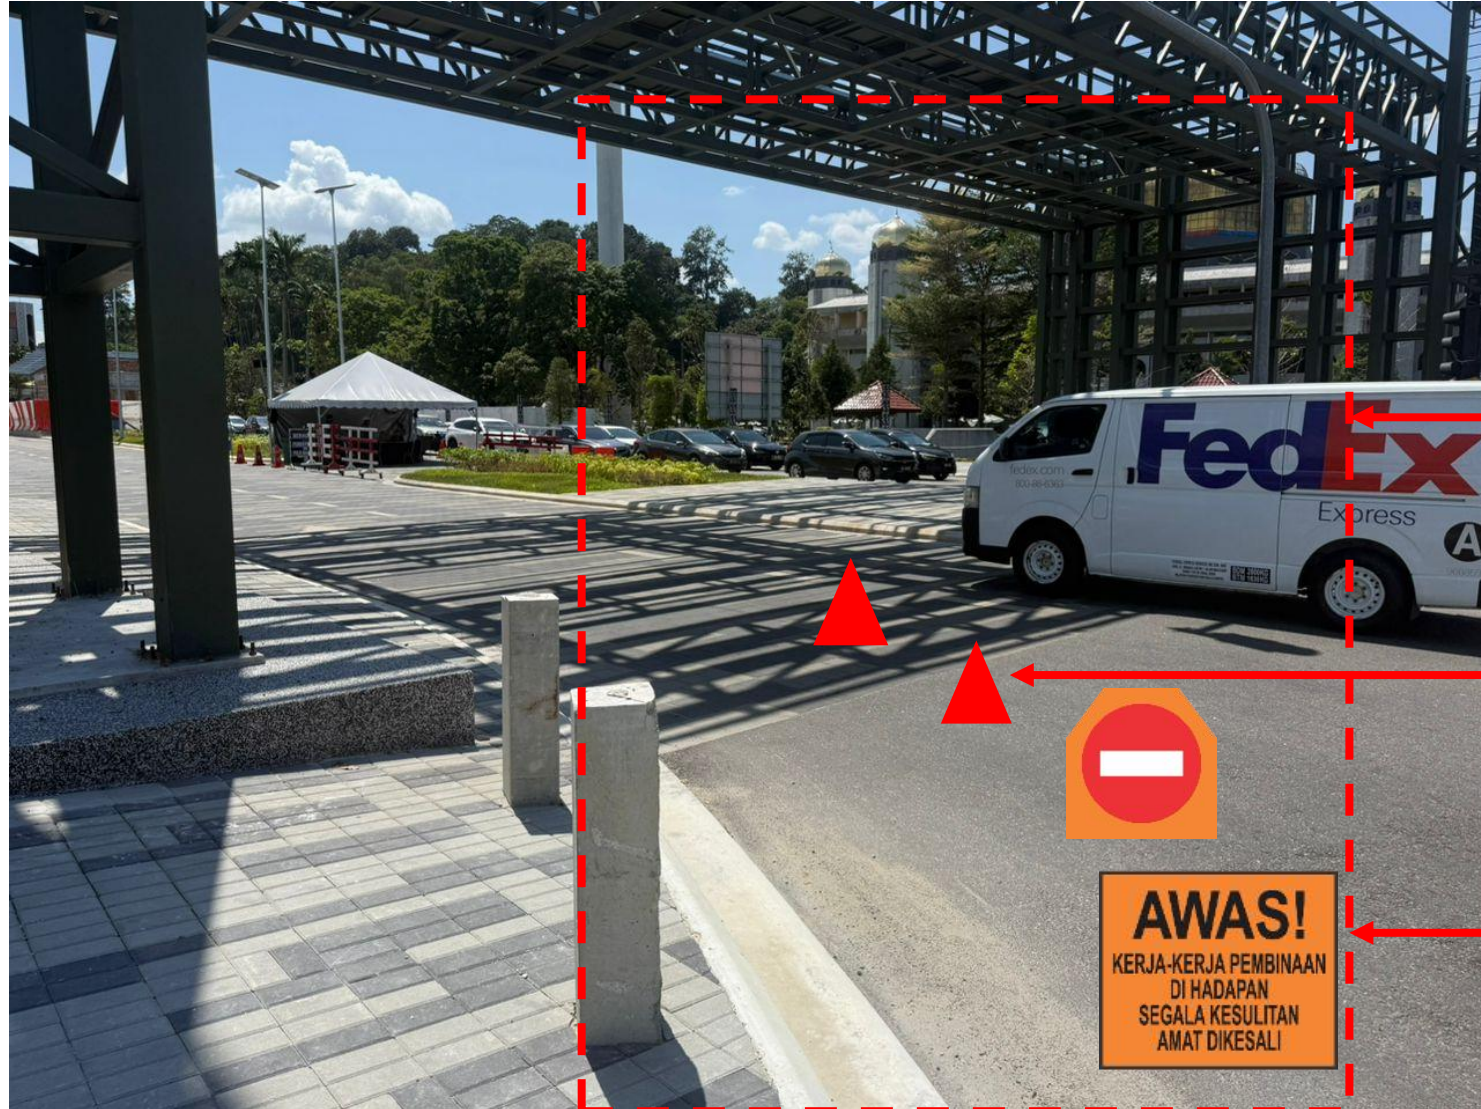

TUTUP SATU
LORONG JALAN
MASUK

TUTUP SATU
LORONG JALAN
KELUAR

TPM FOR 9:00AM TO 19:00PM

SIDE A : 9:00AM TO 19:00PM SECARA BERKALA

Legend:

-  Laluan
-  Tutup jalan
-  Kone

Closed one line.
(Tutup satu laluan
jalan side A)

SIDE A : 9:00AM TO 19:00PM SECARA BERKALA

Tutup satu line jalan

Kon Jalan

Papan tanda

SIDE B : 9:00AM TO 19:00PM TUTUP SECARA BERKALA

Legend:

-  Laluan
-  Tutup jalan
-  Kone

Closed One line.
(Tutup satu laluan
jalan side B)

SIDE B: 9:00AM TO 19:00PM TUTUP SECARA BERKALA

Tutup satu line jalan
(Tutup satu

Kone

Papan tanda