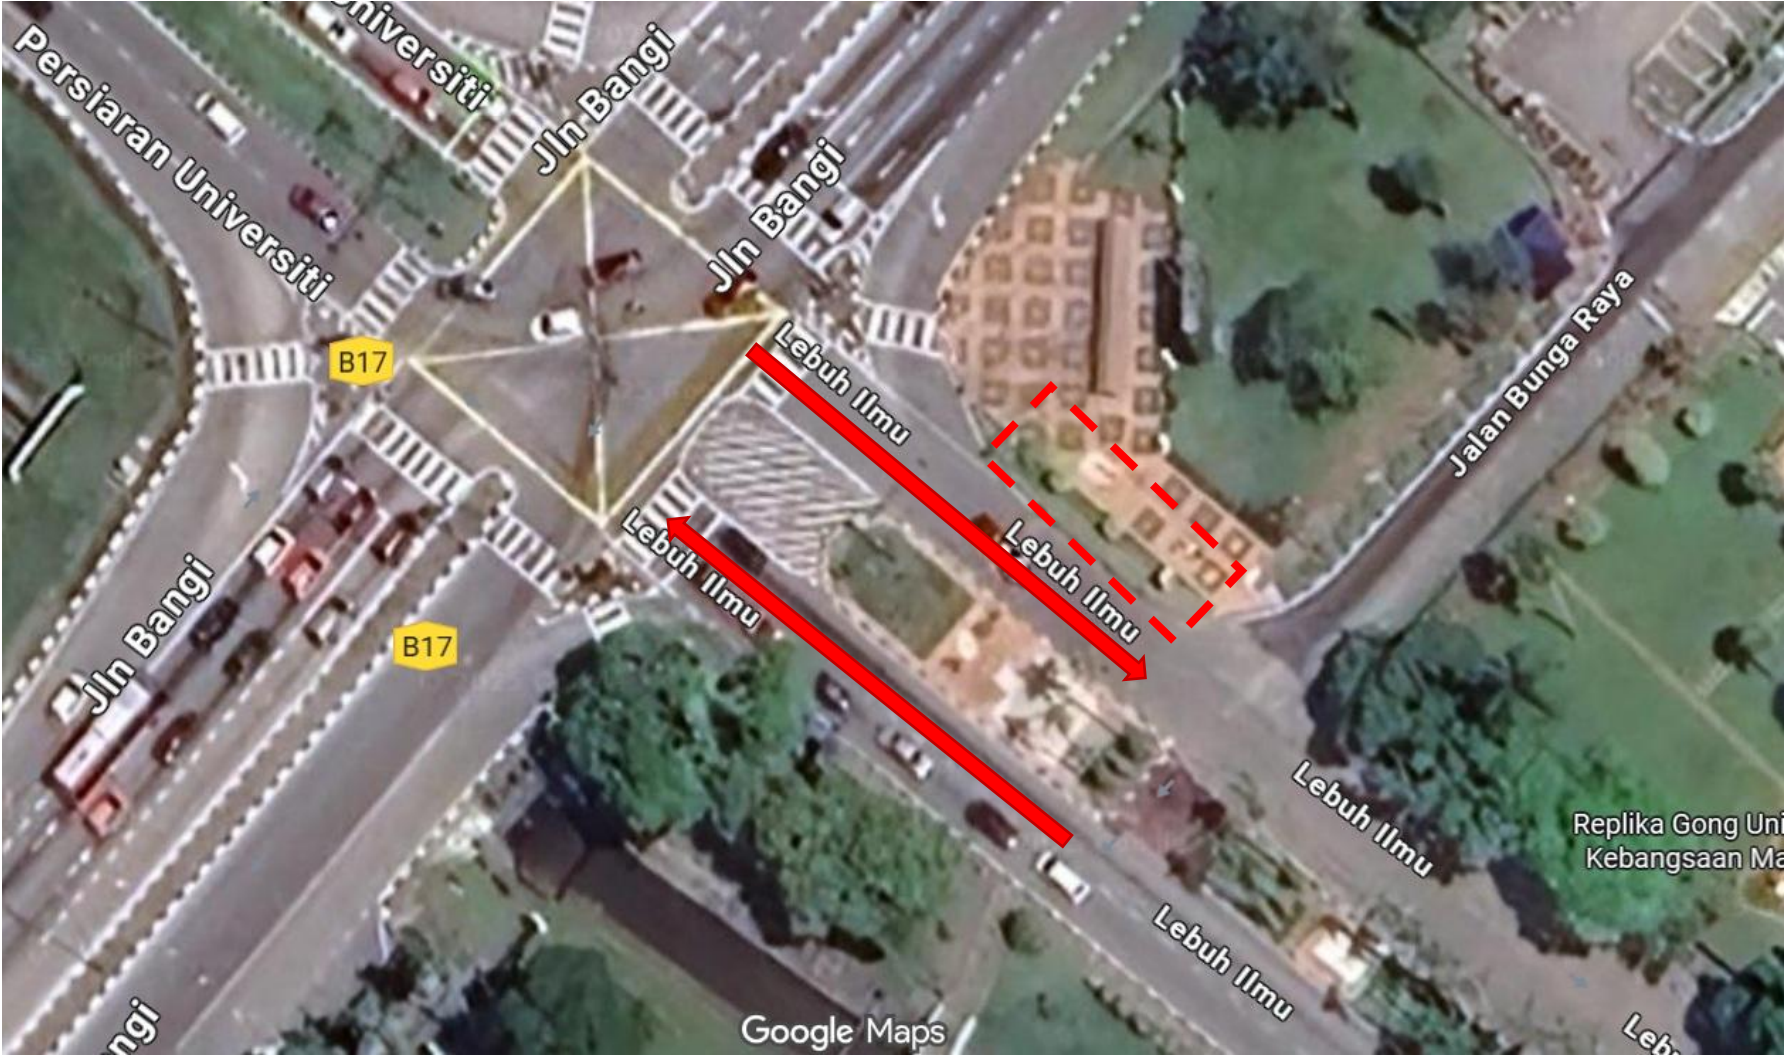

TUTUP SATU
LORONG JALAN
MASUK

TUTUP SATU
LORONG JALAN
KELUAR

TPM FOR 9:00AM TO 19:00PM

SIDE A : 9:00AM TO 19:00PM SECARA BERKALA

Legend:

-  Laluan
-  Tutup jalan
-  Kone

Closed one line.
(Tutup satu laluan
jalan side A)

SIDE A : 9:00AM TO 19:00PM SECARA BERKALA

Tutup satu line jalan

Kon Jalan

Papan tanda

SIDE B : 9:00AM TO 19:00PM TUTUP SECARA BERKALA

Legend:

-  Laluan
-  Tutup jalan
-  Kone

Closed One line.
(Tutup satu laluan
jalan side B)

SIDE B: 9:00AM TO 19:00PM TUTUP SECARA BERKALA

Tutup satu line jalan
(Tutup satu

Kone

Papan tanda