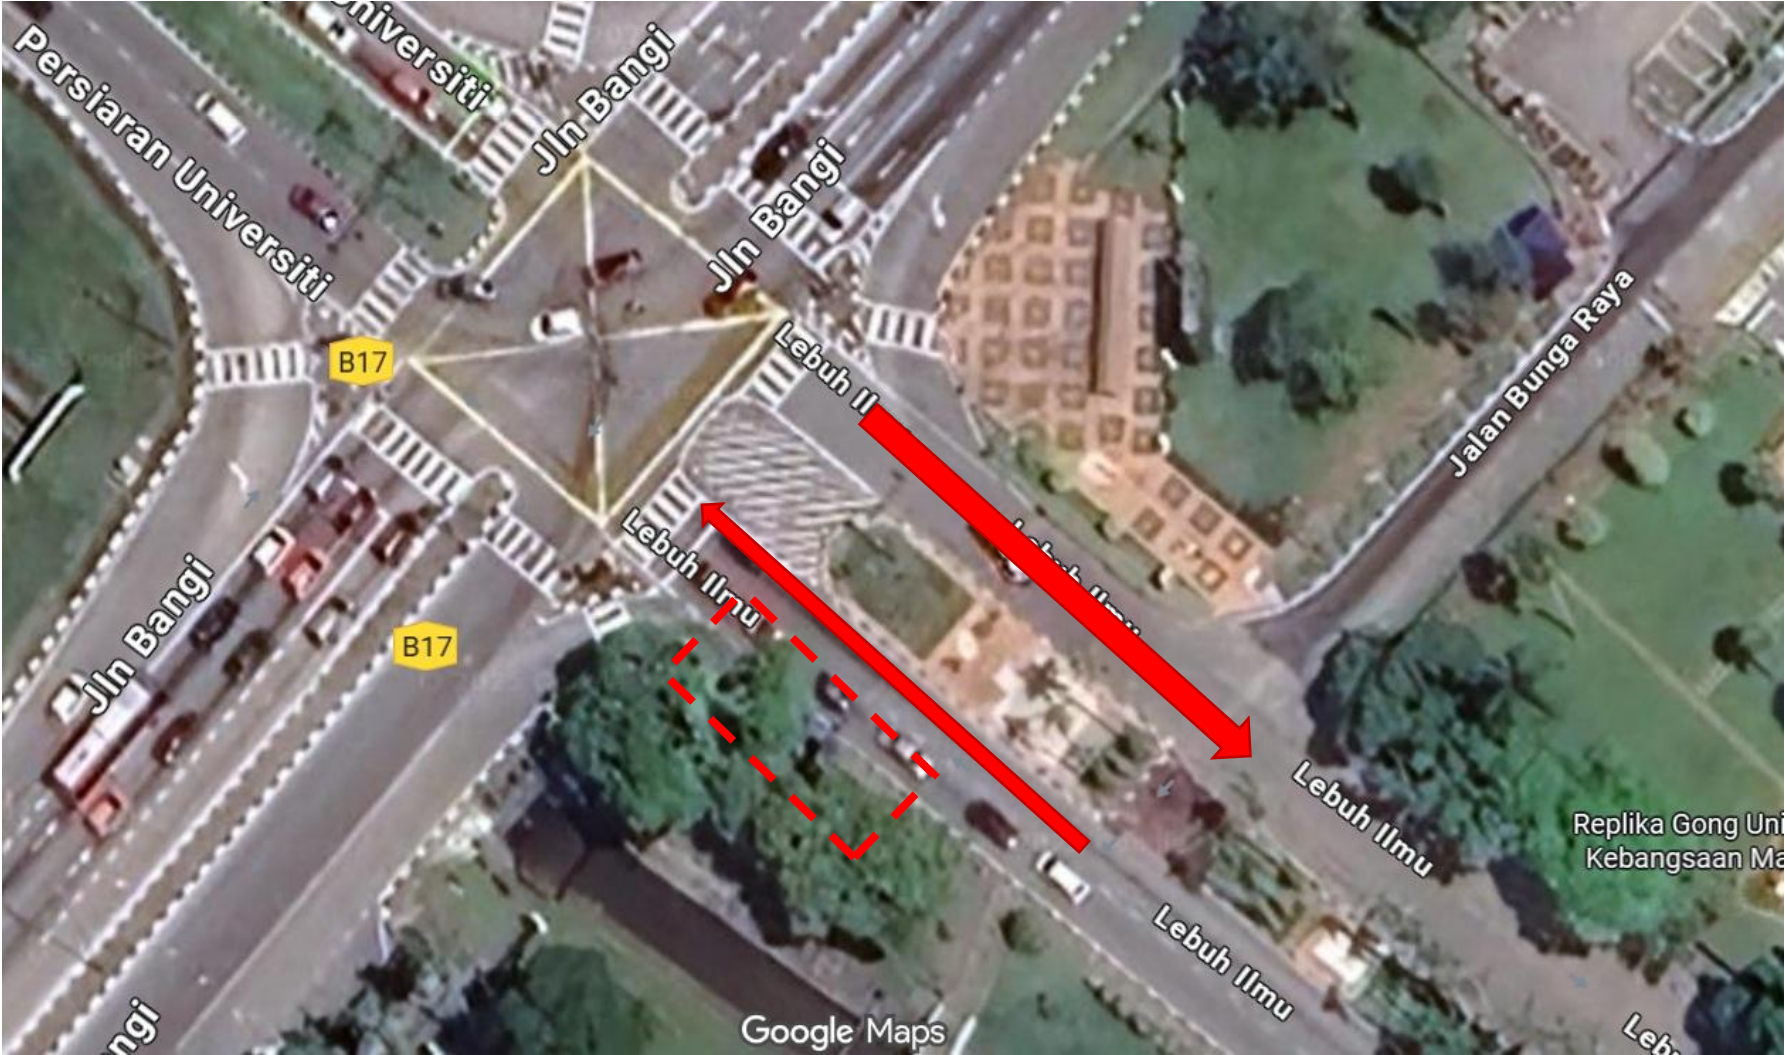

TUTUP SATU
LORONG JALAN
MASUK

TUTUP SATU
LORONG JALAN
KELUAR

TPM FOR 9:00AM TO 19:00PM

SIDE A : 9:00AM TO 19:00PM SECARA BERKALA

Legend:

-  Laluan
-  Tutup jalan
-  Kone

Closed one line.
(Tutup satu laluan
jalan side A)

SIDE A : 9:00AM TO 19:00PM SECARA BERKALA

Tutup satu line jalan

Kon Jalan

Papan tanda

SIDE B : 9:00AM TO 19:00PM TUTUP SECARA BERKALA

Legend:

-  Laluan
-  Tutup jalan
-  Kone

Closed One line.
(Tutup satu laluan
jalan side B)

SIDE B: 9:00AM TO 19:00PM TUTUP SECARA BERKALA

Tutup satu line jalan
(Tutup satu

Kone

Papan tanda