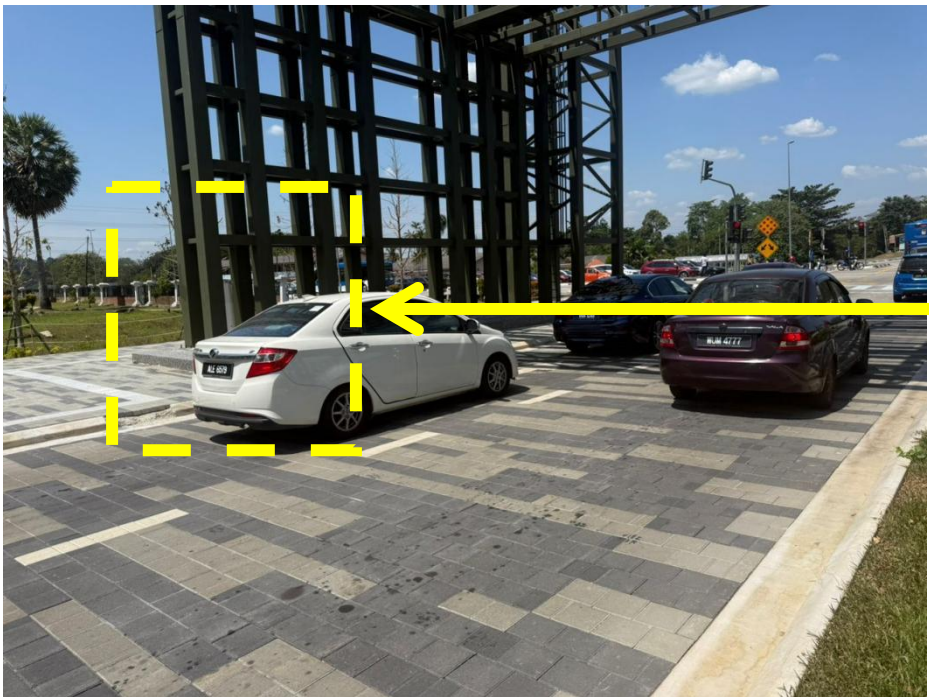

TUTUP SATU
LORONG JALAN
MASUK

TUTUP SATU
LORONG JALAN
KELUAR

TPM FOR 9:00AM TO 19:00PM

SIDE A : 9:00AM TO 19:00PM SECARA BERKALA

Legend:

-  Laluan
-  Tutup jalan
-  Kone

Closed one line.
(Tutup satu laluan
jalan side A)

SIDE A : 9:00AM TO 19:00PM SECARA BERKALA

Tutup satu line jalan

Kon Jalan

Papan tanda

SIDE B : 9:00AM TO 19:00PM TUTUP SECARA BERKALA

Legend:

-  Laluan
-  Tutup jalan
-  Kone

Closed One line.
(Tutup satu laluan
jalan side B)

SIDE B: 9:00AM TO 19:00PM TUTUP SECARA BERKALA

Tutup satu line jalan
(Tutup satu

Kone

Papan tanda