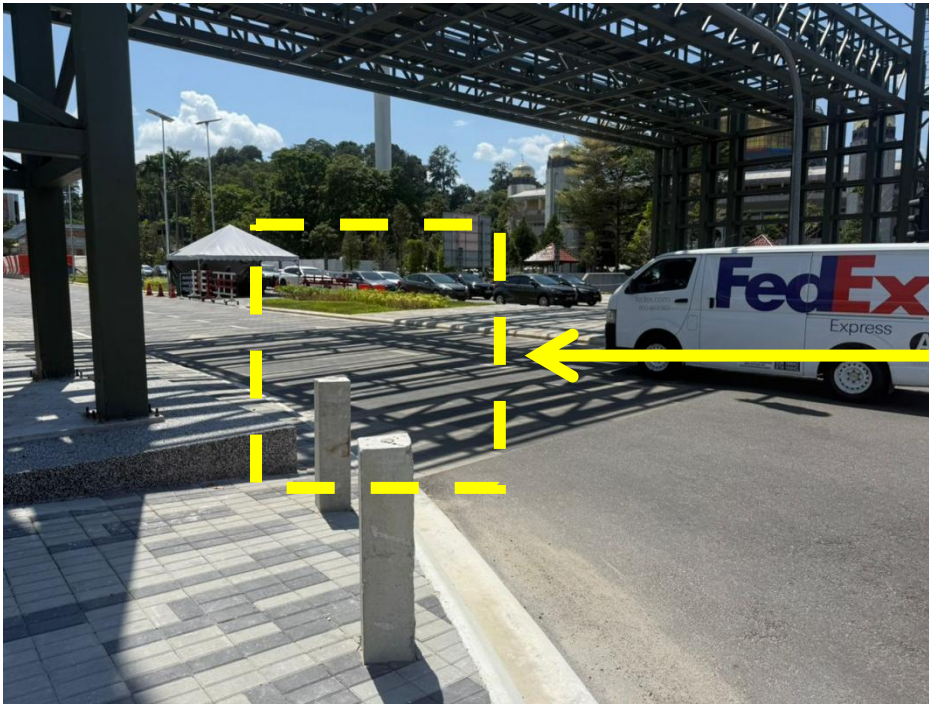

TUTUP SATU
LORONG JALAN
MASUK

TUTUP SATU
LORONG JALAN
KELUAR

TPM FOR 9:00AM TO 19:00PM

SIDE A : 9:00AM TO 19:00PM SECARA BERKALA

Legend:

-  Laluan
-  Tutup jalan
-  Kone

Closed one line.
(Tutup satu laluan
jalan side A)

SIDE A : 9:00AM TO 19:00PM SECARA BERKALA

Tutup satu line jalan

Kon Jalan

Papan tanda

SIDE B : 9:00AM TO 19:00PM TUTUP SECARA BERKALA

Legend:

-  Laluan
-  Tutup jalan
-  Kone

Closed One line.
(Tutup satu laluan
jalan side B)