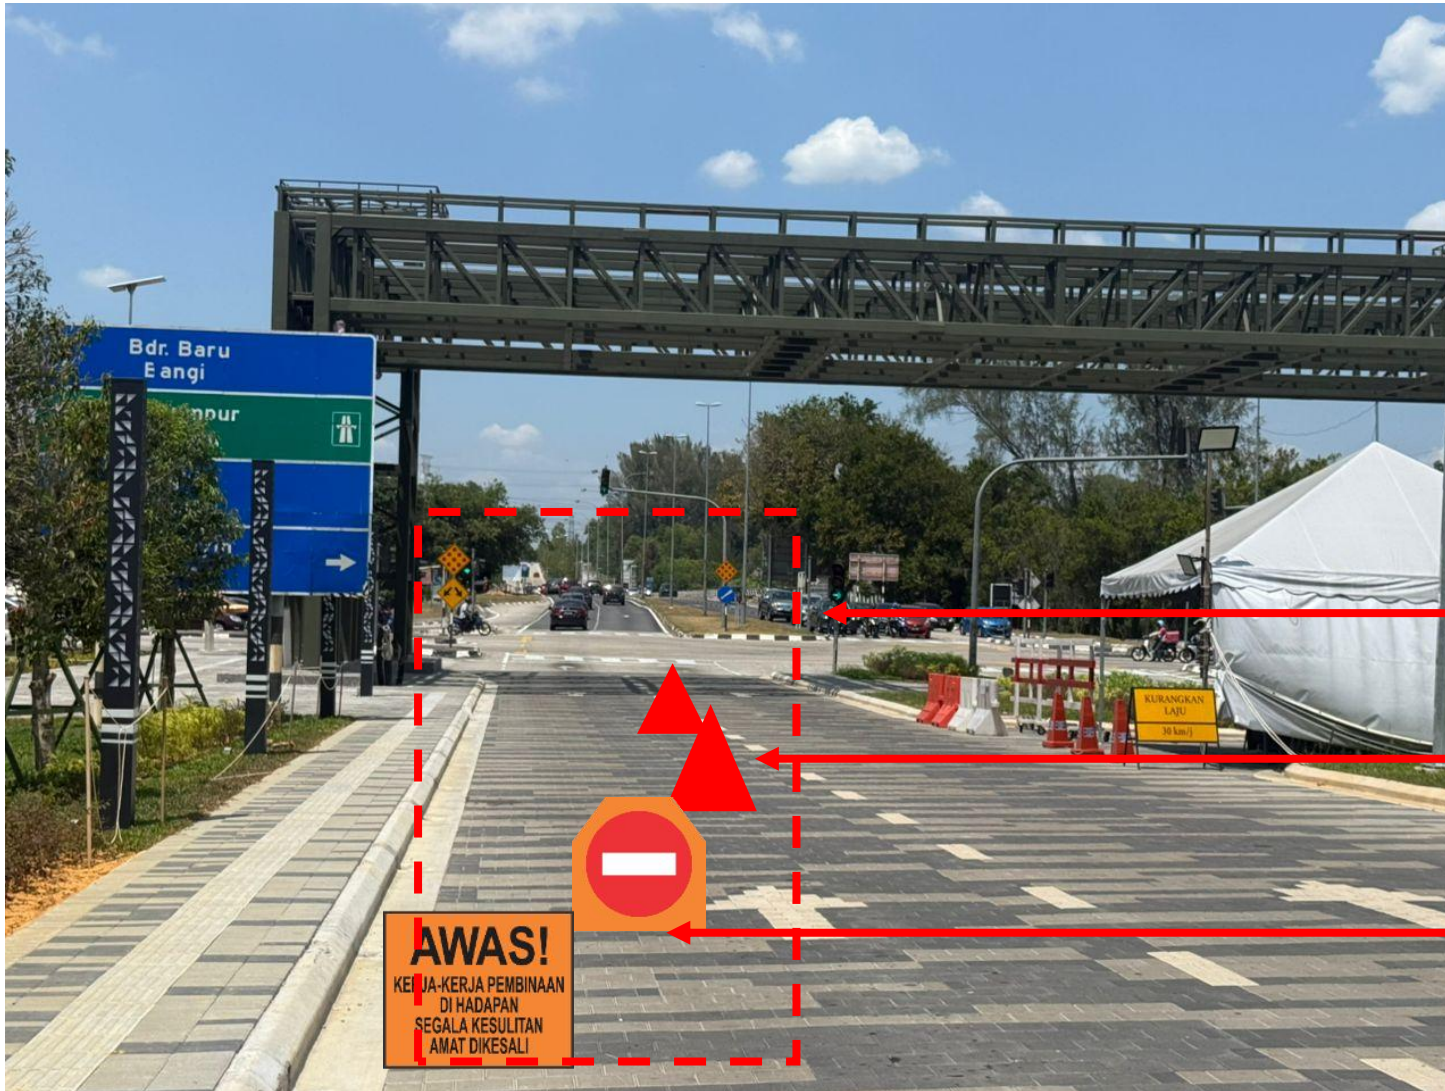

TUTUP SATU
LORONG JALAN
MASUK

TUTUP SATU
LORONG JALAN
KELUAR

TPM FOR 9:00AM TO 19:00PM

SIDE A : 9:00AM TO 19:00PM SECARA BERKALA

Legend:

-  Laluan
-  Tutup jalan
-  Kone

Closed one line.
(Tutup satu laluan
jalan side A)

SIDE A : 9:00AM TO 19:00PM SECARA BERKALA

Tutup satu line jalan

Kon Jalan

Papan tanda

SIDE B : 9:00AM TO 19:00PM TUTUP SECARA BERKALA

Legend:

-  Laluan
-  Tutup jalan
-  Kone

Closed One line.
(Tutup satu laluan
jalan side B)

SIDE B: 9:00AM TO 19:00PM TUTUP SECARA BERKALA

Tutup satu line jalan
(Tutup satu

Kone

Papan tanda